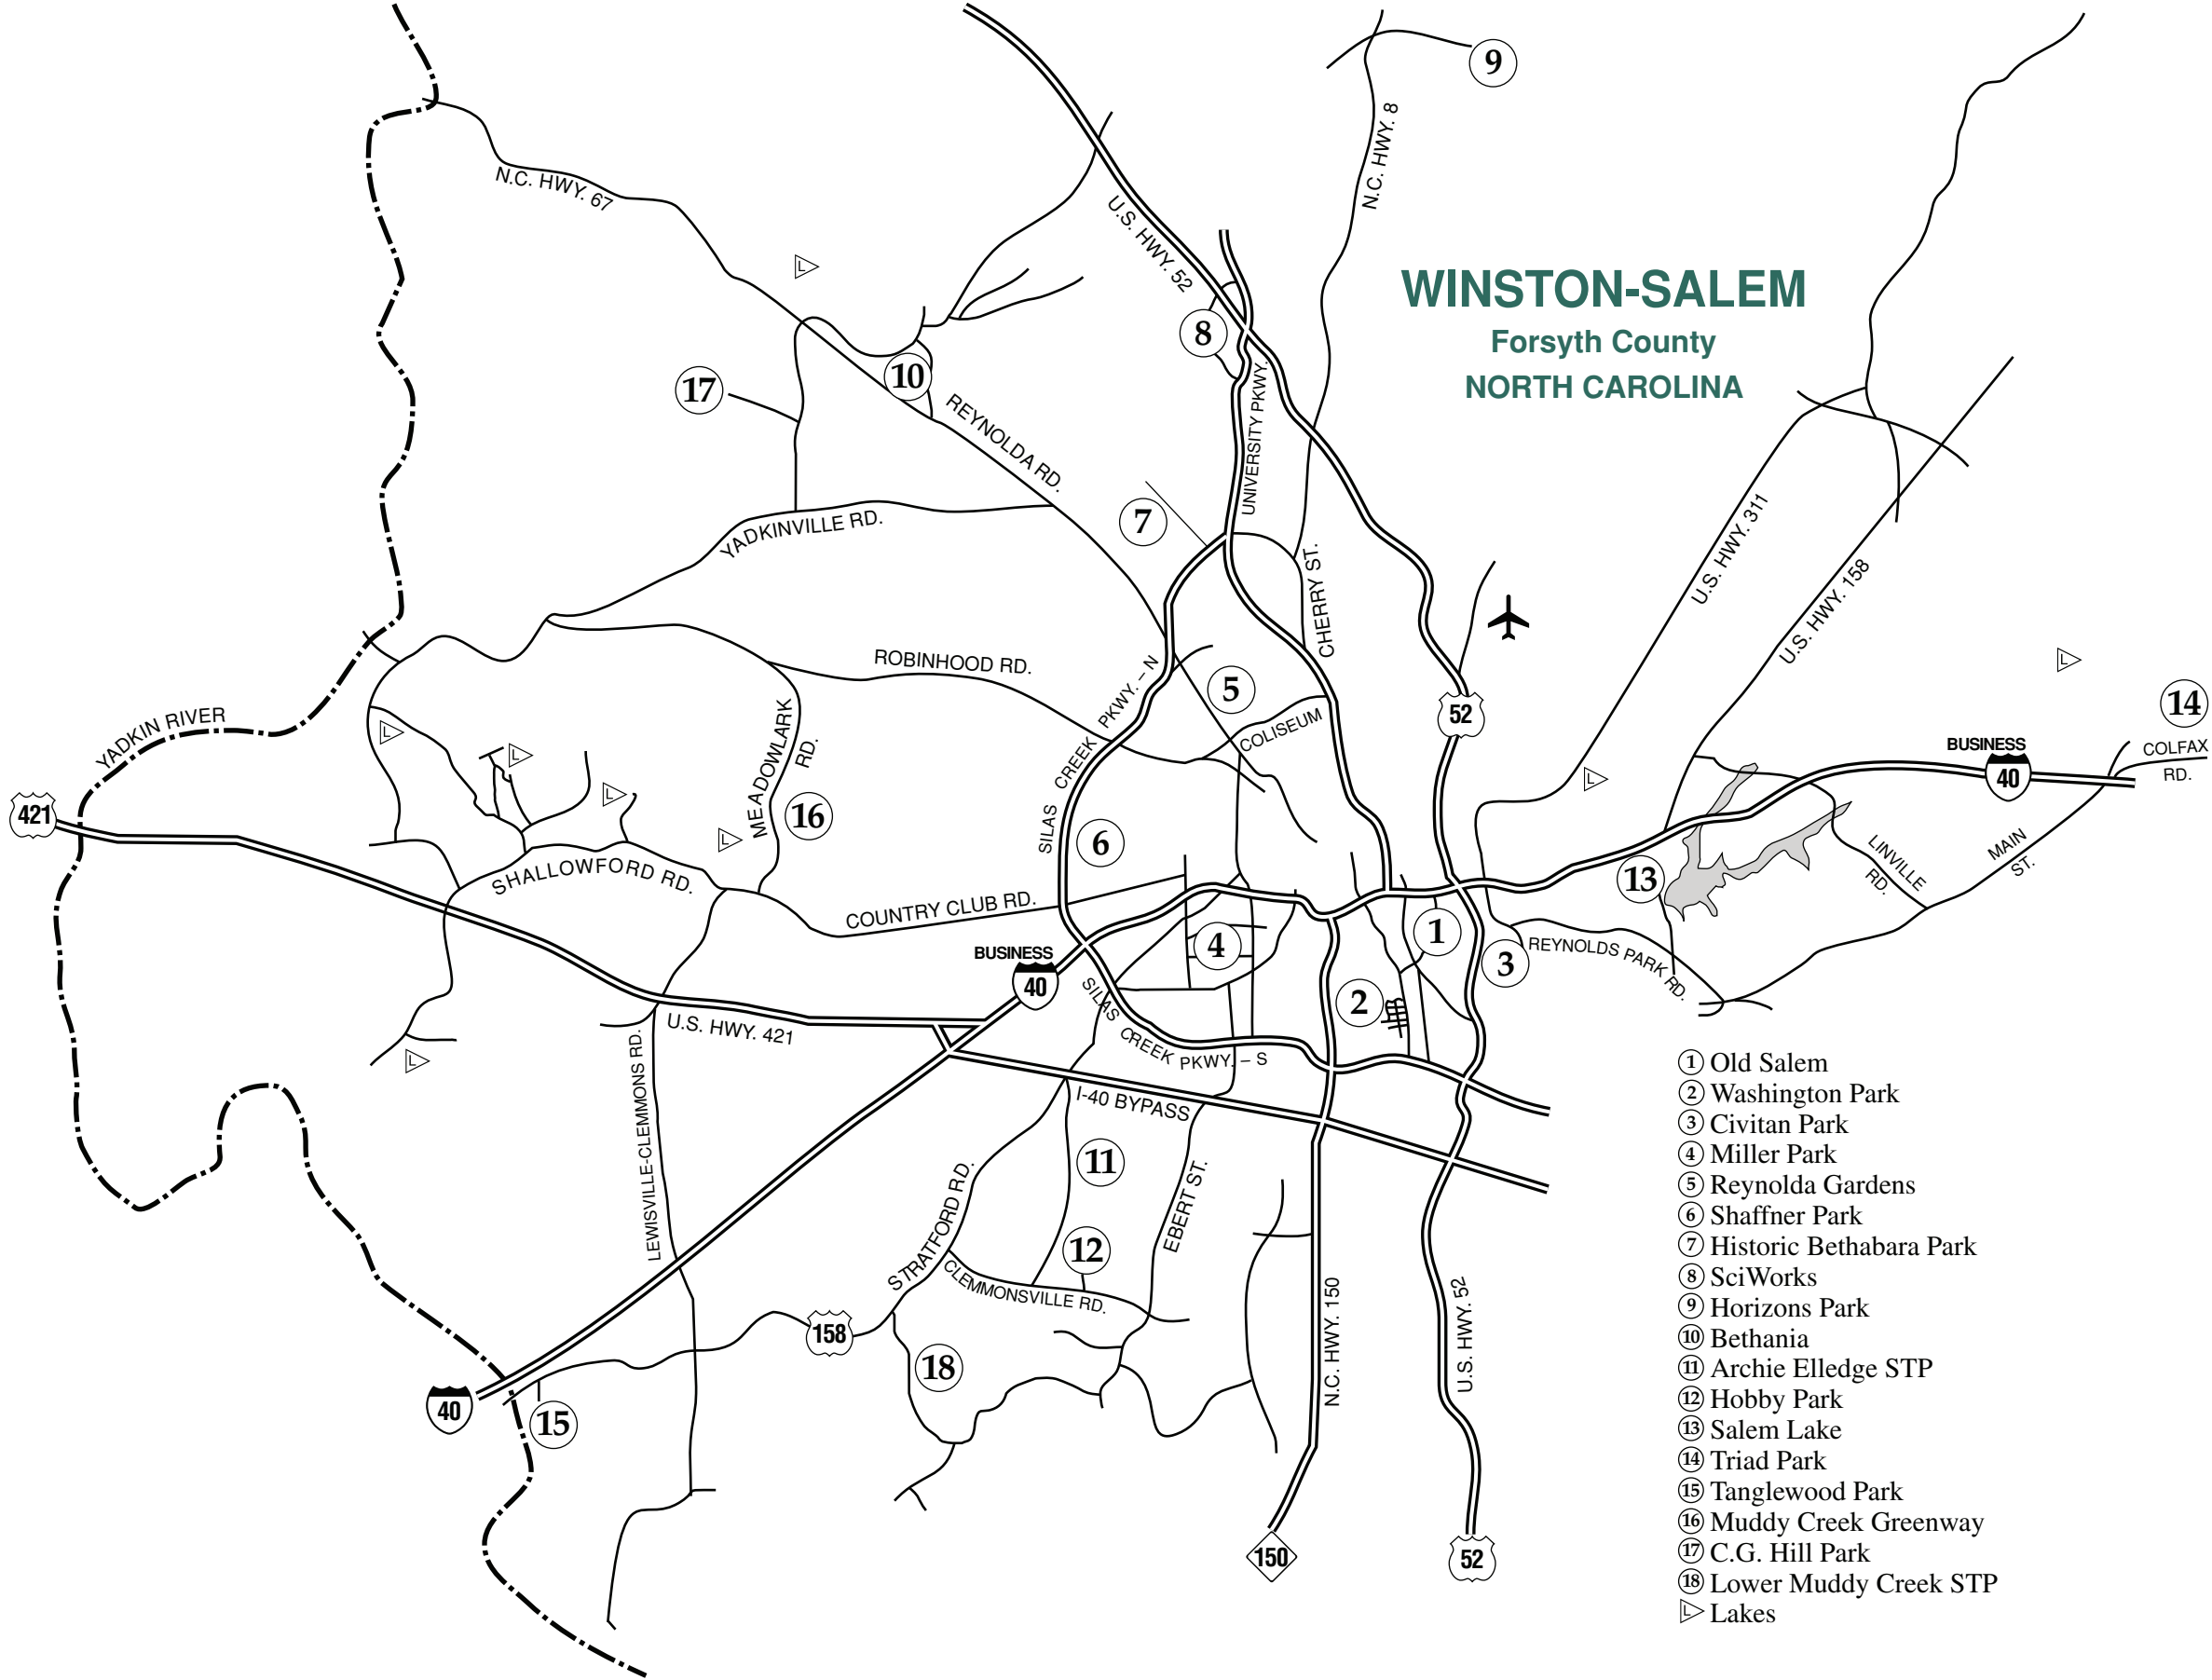

# WINSTON-SALEM

Forsyth County  
NORTH CAROLINA

- ① Old Salem
- ② Washington Park
- ③ Civitan Park
- ④ Miller Park
- ⑤ Reynolda Gardens
- ⑥ Shaffner Park
- ⑦ Historic Bethabara Park
- ⑧ SciWorks
- ⑨ Horizons Park
- ⑩ Bethania
- ⑪ Archie Elledge STP
- ⑫ Hobby Park
- ⑬ Salem Lake
- ⑭ Triad Park
- ⑮ Tanglewood Park
- ⑯ Muddy Creek Greenway
- ⑰ C.G. Hill Park
- ⑱ Lower Muddy Creek STP
- ▽ Lakes